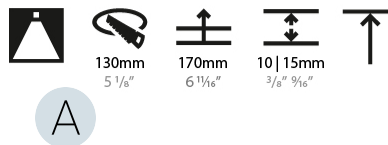

PHYSICAL

Shape: Round
Diameter (mm): 139
Diameter (in): 5 1/2
Height (mm): 151
Height (in): 5 15/16
Ceiling Thickness (mm): 10 / 12.5 / 15
Ceiling Thickness (in): 3/8 or 1/2 or 9/16
Min. Recessing Depth (mm): 170
Min. Recessing Depth (in): 6 11/16
Light Distribution: Downlight
Weight (kg): 0.921
Weight (lbs): 2.03
Fixture Finish: SSR / BKV / CWI / CRY / HAB / LAG / UFT / ITA / RUA / RUR / MIC / FTG / MYG / TWT / LOD / PUS / FRO / FUP / KIA / POP / BLS / SPG / MEY / GOH / GUM / CHC / COM / ABZ / JAG / OBR / MOS / ROR
Fixture Material: Aluminum Die Cast
Cut-out Measurements: 130mm / 5 1/8"

ELECTRICAL

Lamp Type: LED (Zhaga Standard)
Input Wattage (W): 13.2 / 16.5
Total Output Wattage (W): 12 / 14
Dimming: Tri-Mode (Non-Dimming and Phase Dimming (120Vac only) and 0-10V Dimming)
Driver Included: No
Driver Location: Recessed Housing
Driver Type: Constant Current - Universal
Driver Class: Class 2
Housing: See components
Input Voltage (V): 120 - 277
Constant Current (MA): 350

LED

Number of LEDs: 1
Color Temperature (°K): 2700 / 3000 / 3500 / 4000
Max. Delivered Lumen (lm): 870 / 970 / 1039 / 1060
Nominal Lumen (lm): 960 / 1070 / 1156 / 1180
CRI: >90 CRI
Efficiency (%): 0.905
Lamp Life (hrs): 50000

OPTICAL

Reflector: 10

RATINGS AND CERTIFICATIONS

Certified By: Certified for North American Standards
IP rating: IP20